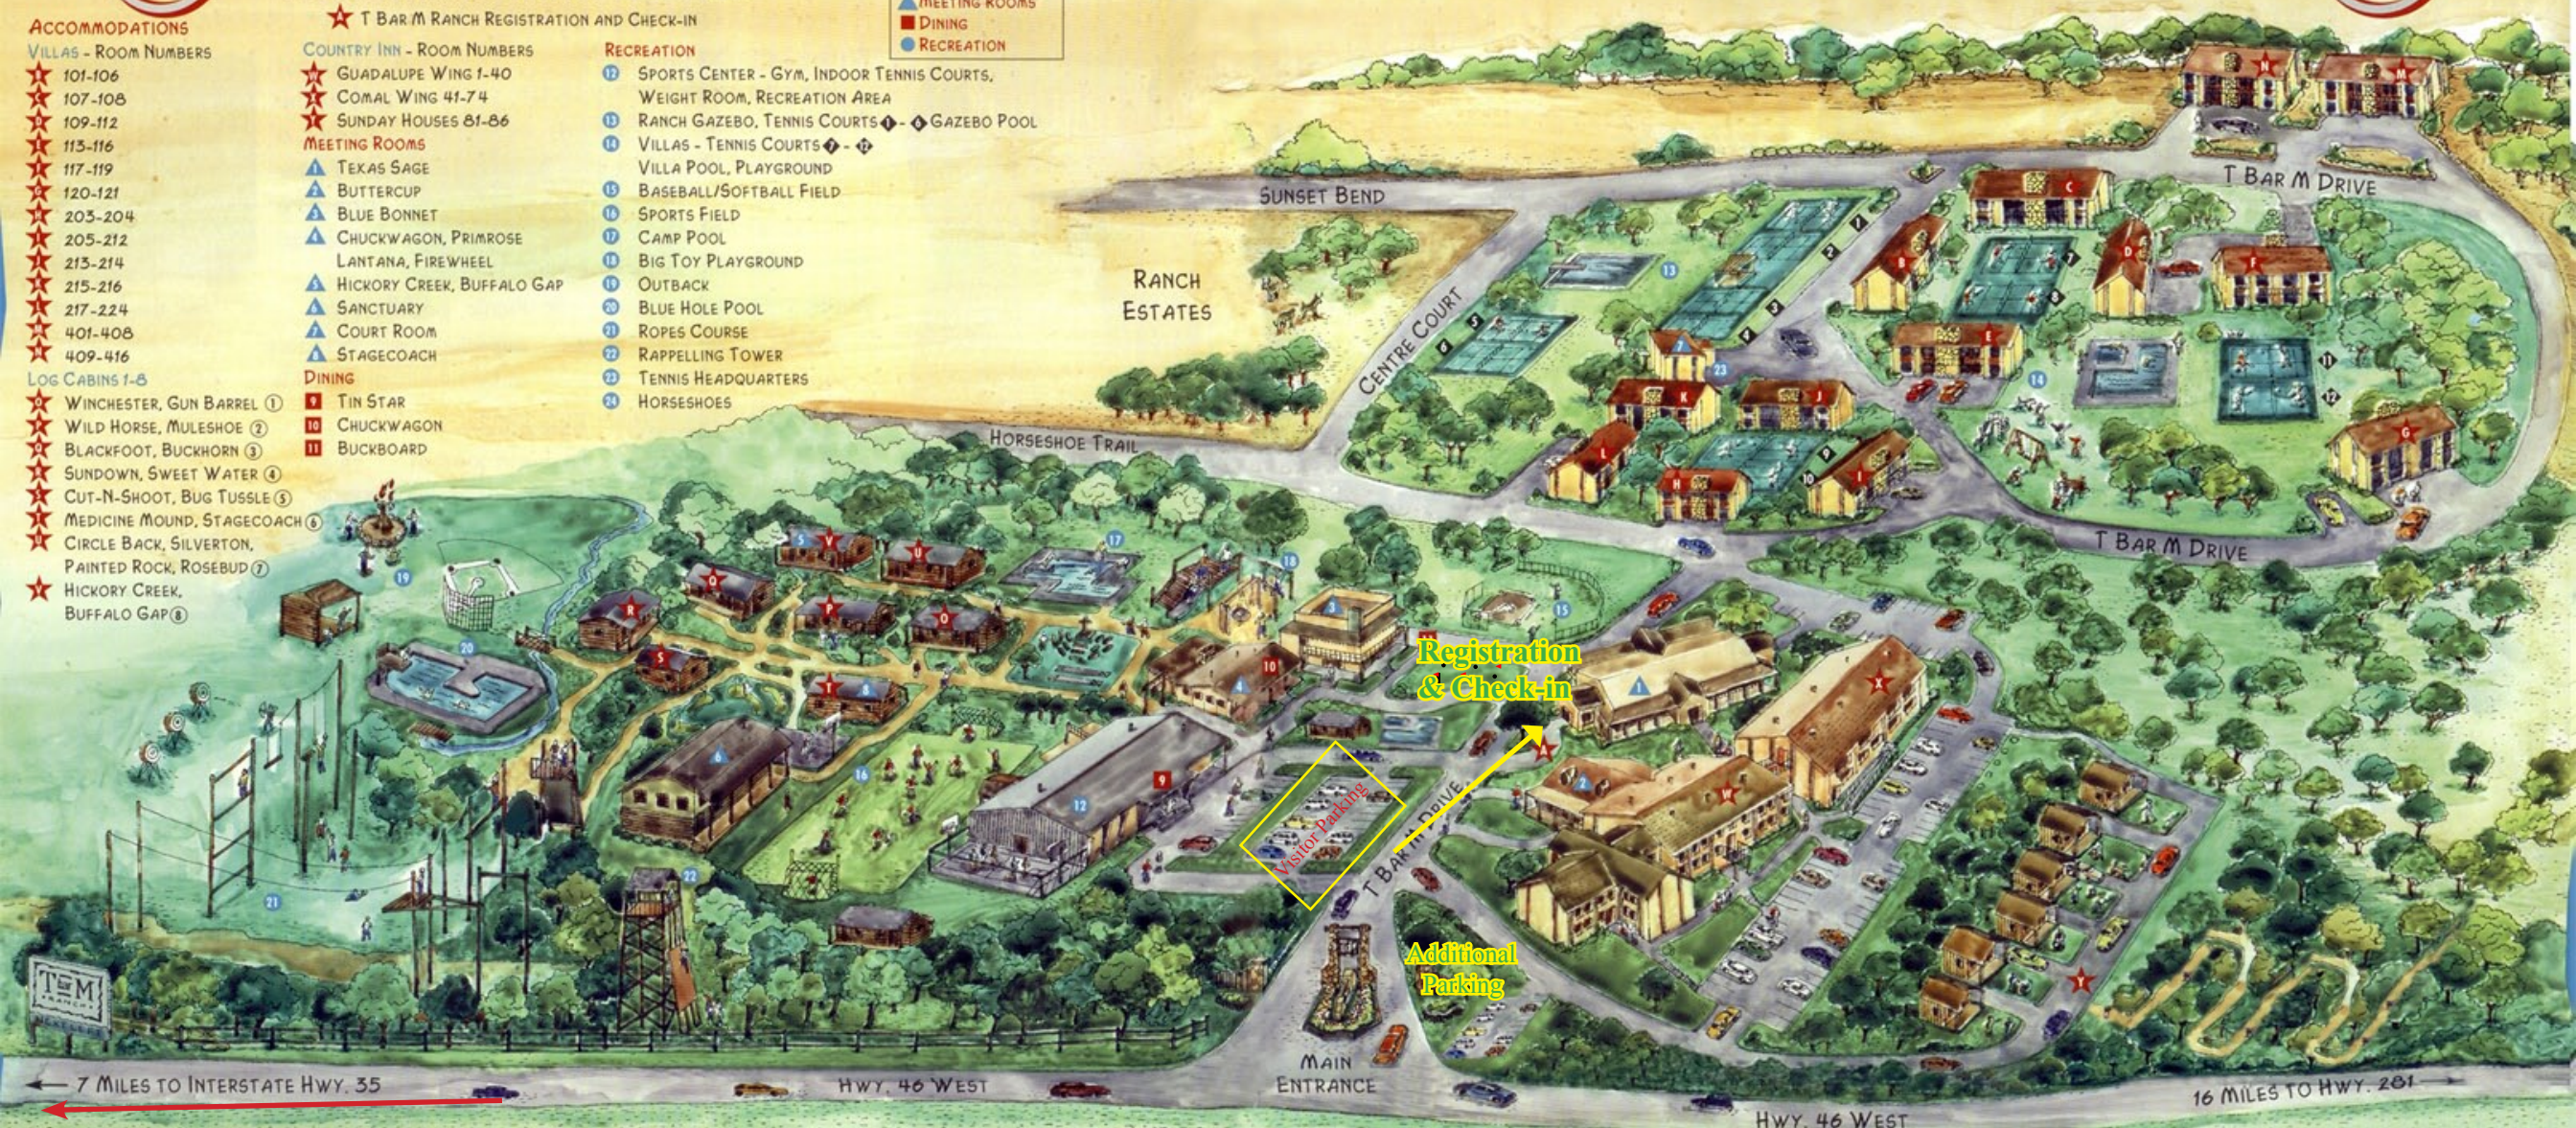

LOG CABINS 1-8

- ★ WINCHESTER, GUN BARREL ①
- ★ WILD HORSE, MULESHOE ②
- ★ BLACKFOOT, BUCKHORN ③
- ★ SUNDOWN, SWEET WATER ④
- ★ CUT-N-SHOOT, BUG TUSSELE ⑤
- ★ MEDICINE MOUND, STAGECOACH ⑥
- ★ CIRCLE BACK, SILVERTON, PAINTED ROCK, ROSEBUD ⑦
- ★ HICKORY CREEK, BUFFALO GAP ⑧

COUNTRY INN - ROOM NUMBERS

- ★ GUADALUPE WING 1-40
 - ★ COMAL WING 41-74
 - ★ SUNDAY HOUSES 81-86
- MEETING ROOMS
- ▲ TEXAS SAGE
 - ▲ BUTTERCUP
 - ▲ BLUE BONNET
 - ▲ CHUCKWAGON, PRIMROSE
 - ▲ LANTANA, FIREWHEEL
 - ▲ HICKORY CREEK, BUFFALO GAP
 - ▲ SANCTUARY
 - ▲ COURT ROOM
 - ▲ STAGECOACH

DINING

- TIN STAR
- CHUCKWAGON
- BUCKBOARD

RECREATION

- ⑬ SPORTS CENTER - GYM, INDOOR TENNIS COURTS, WEIGHT ROOM, RECREATION AREA
- ⑭ RANCH GAZEBO, TENNIS COURTS - GAZEBO POOL
- ⑮ VILLAS - TENNIS COURTS - GAZEBO POOL
- ⑯ VILLA POOL, PLAYGROUND
- ⑰ BASEBALL/SOFTBALL FIELD
- ⑱ SPORTS FIELD
- ⑲ CAMP POOL
- ⑳ BIG TOY PLAYGROUND
- ㉑ OUTBACK
- ㉒ BLUE HOLE POOL
- ㉓ ROPES COURSE
- ㉔ RAPPELLING TOWER
- ㉕ TENNIS HEADQUARTERS
- ㉖ HORSESHOES